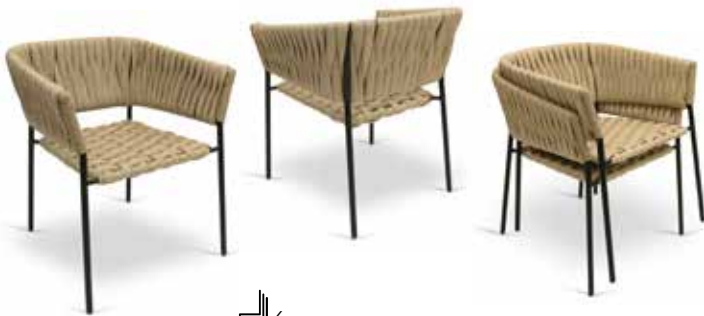

OUTDOOR SEATING

LANAI SERIES **TRENDING**

- -BLACK POWDER COATED STEEL FRAME
- -STACKABLE UP TO 4 PIECES

ARMCHAIR 22"W | 22.5"D | 32"H | 18.25"SH | 27.5"AH

ARMCHAIR

LEVI SERIES **TRENDING**

- -POWDER COATED ALUMINUM FRAME

DINING 20"W | 20"D | 31"H | 17.75"SH | 26.75"AH

SOFA 84.5"W | 33"D | 30.75"H

LOUNGE 32.75"W | 33"D | 30.75"H | 16.5"SH | 24.5"AH

BARSTOOL 25.5"W | 25.5"D | 42.75"H | 28.75"SH