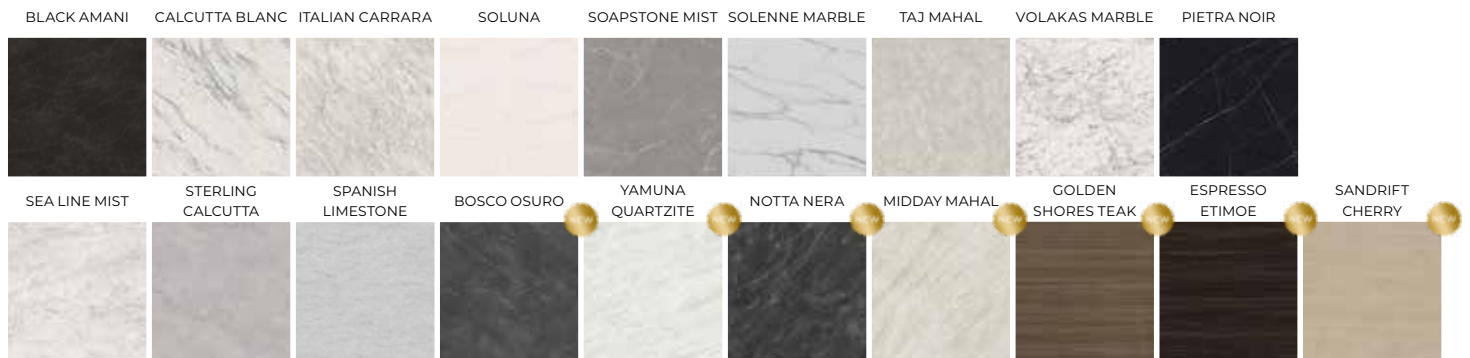

Thinscape table tops are FOB NJ.
*NOTE: Crating fees apply

THICKNESS

.5" with a .75" substrate

EDGE PROFILES AVAILABLE:

TABLE DETAILS AND ACCESSORIES

TABLE BASE GLIDES

TABLE SHOIX ON THE LEVEL STEEL NYLON

COLUMNS