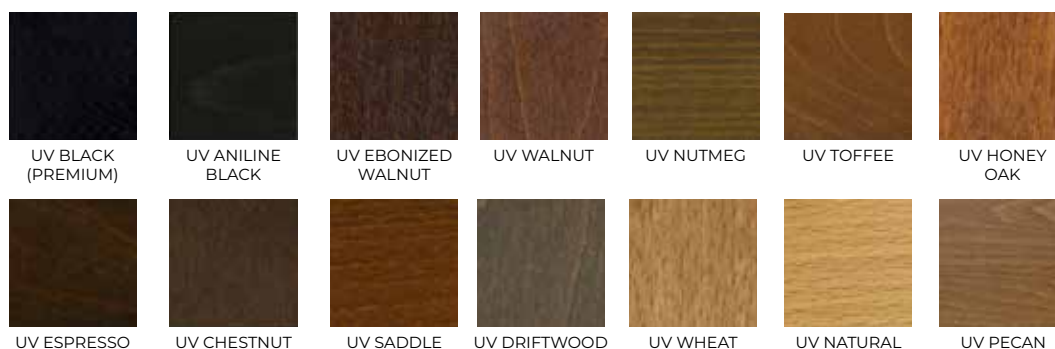

Always remember,

"GREAT CONVERSATIONS START HERE"

FINISHES

LACQUER FINISH COLOR OPTIONS

GAR Products® offers many models with a Lacquer Finish which is pre-finished overseas and varies from model to model based on the country of origin of our frame builder. Due to the difficulty in maintaining lacquer finish consistencies across multiple sources, GAR Products® will not be responsible for finish variances. Please contact customer service for an image or a sample chip.

UV FINISH COLOR OPTIONS

NOTE: Some UV colors are listed as premium options due to the amount of touch up time required to run. There is an additional \$70 list charge per piece using a premium UV finish.