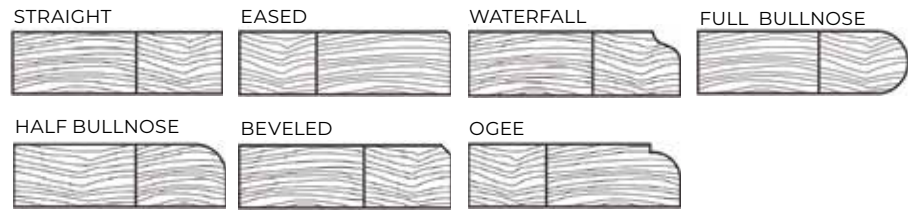

SOLID WOOD PLANK EDGE PROFILES

WOOD SPECIES AVAILABLE: MAPLE, WALNUT, OAK