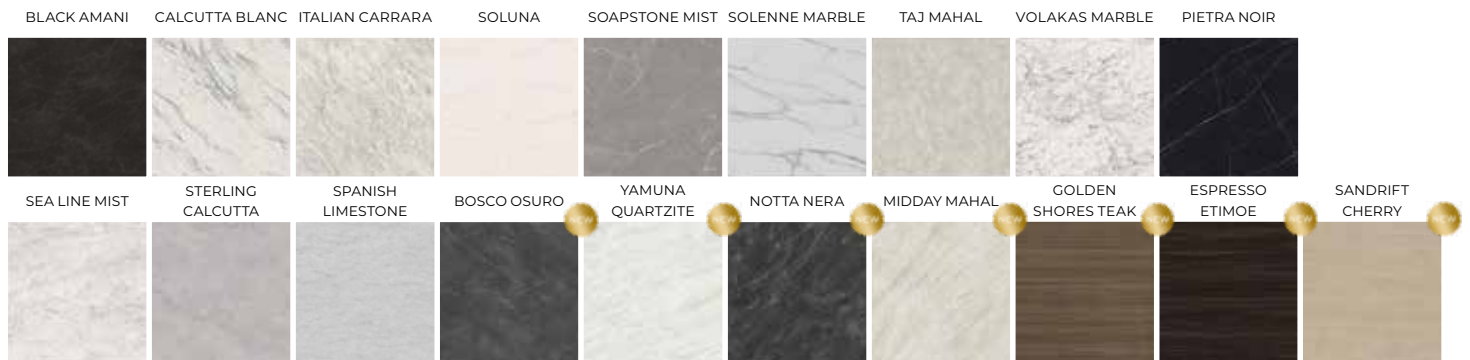

Thinscape table tops are FOB NJ.
*NOTE: Crating fees apply

THICKNESS
.5" with a .75" substrate

EDGE PROFILES AVAILABLE:

TABLE DETAILS AND ACCESSORIES

TABLE BASE GLIDES

TABLE SHOIX ON THE LEVEL STEEL NYLON

COLUMNS