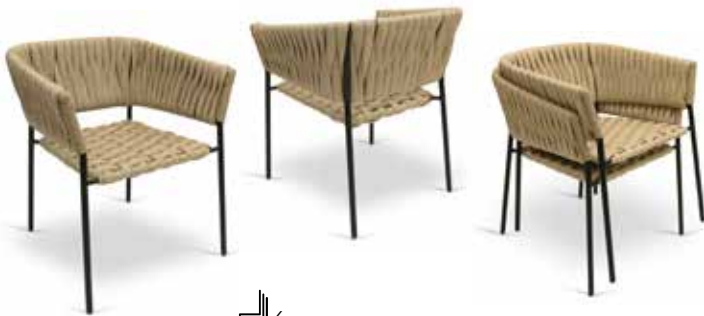

SIDE

BARSTOOL

SIDE CHAIR 22.75"W | 22"D | 35"H | 18"SH

BARSTOOL 24.5"W | 23.5"D | 42.5"H | 29"SH

OUTDOOR SEATING

LANAI SERIES **TRENDING**

- BLACK POWDER COATED STEEL FRAME
- STACKABLE UP TO 4 PIECES

ARMCHAIR 22"W | 22.5"D | 32"H | 18.25"SH | 27.5"AH