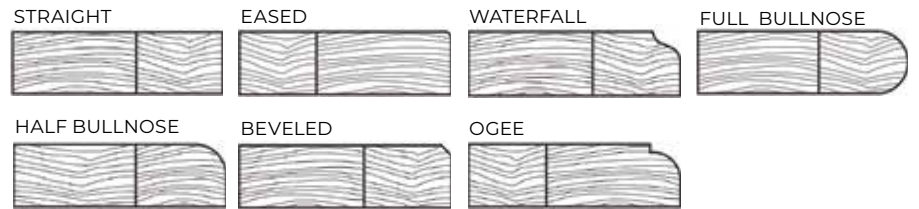

SOLID WOOD PLANK EDGE PROFILES

WOOD SPECIES AVAILABLE: MAPLE, WALNUT, OAK