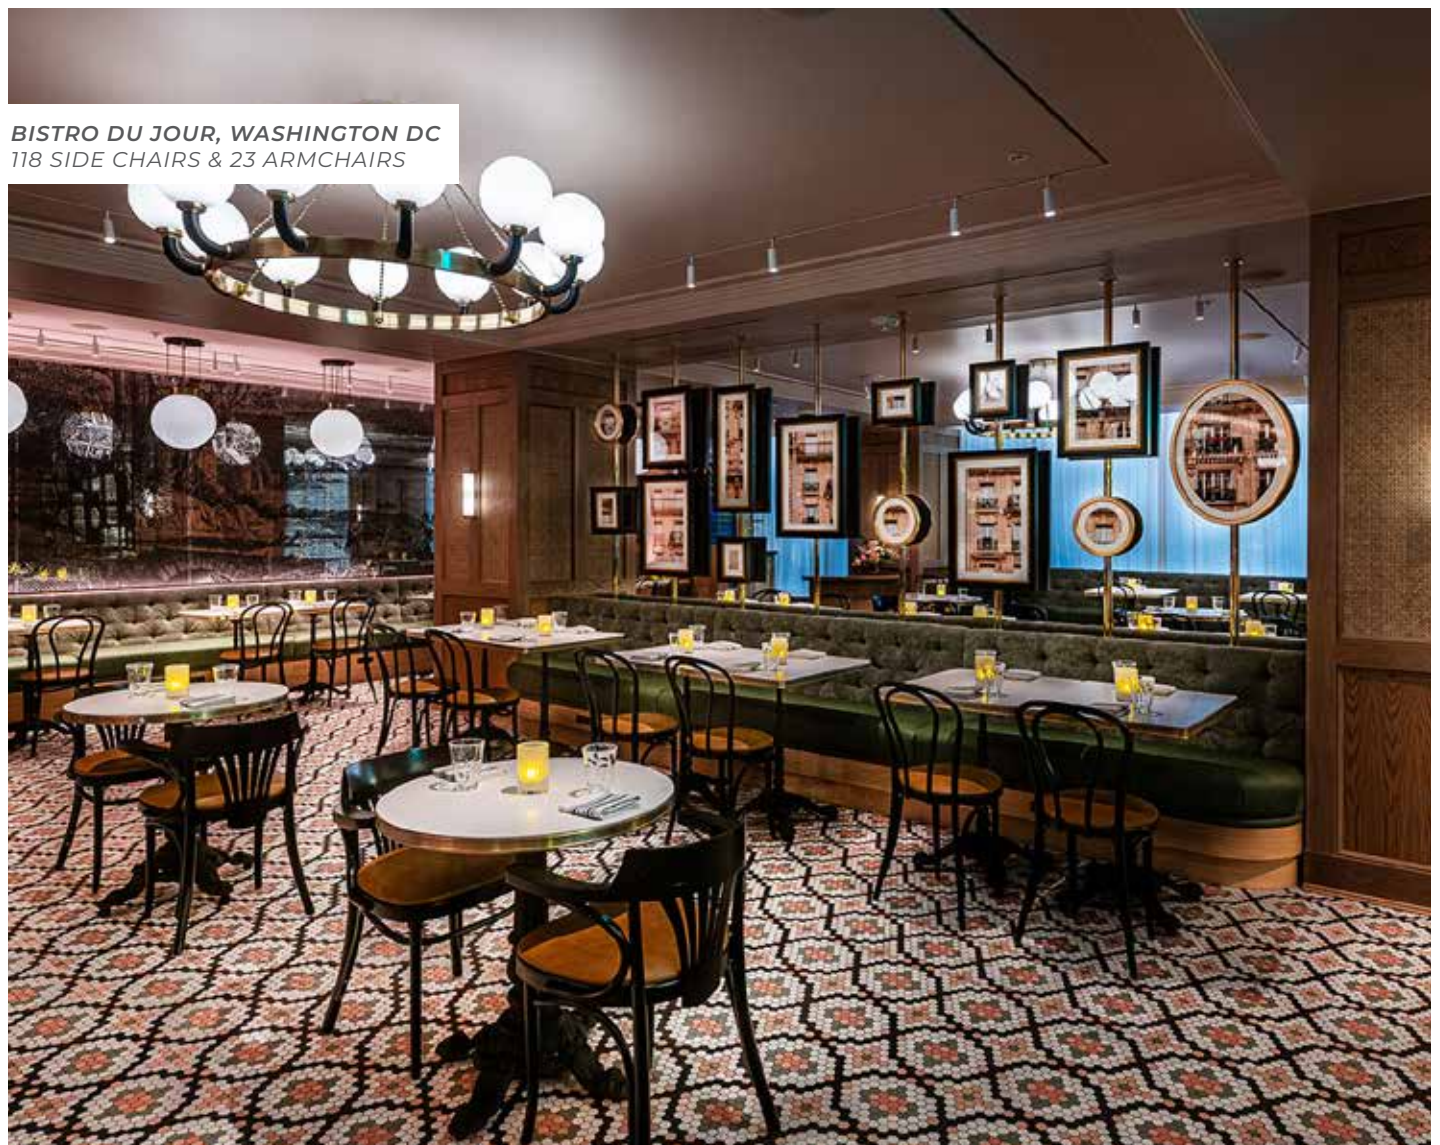

SIDE CHAIR 17.75"W | 18.75"D | 31"H | 18.75"SH | 16.75"SD

BARSTOOL 17.75"W | 18.5"D | 42.25"H | 30.25"SH | 16.25"SD

SIDE

BARSTOOL

INDOOR

VIDA

CHLOE SERIES

FINISHES: Custom lacquer finish to match UV colors