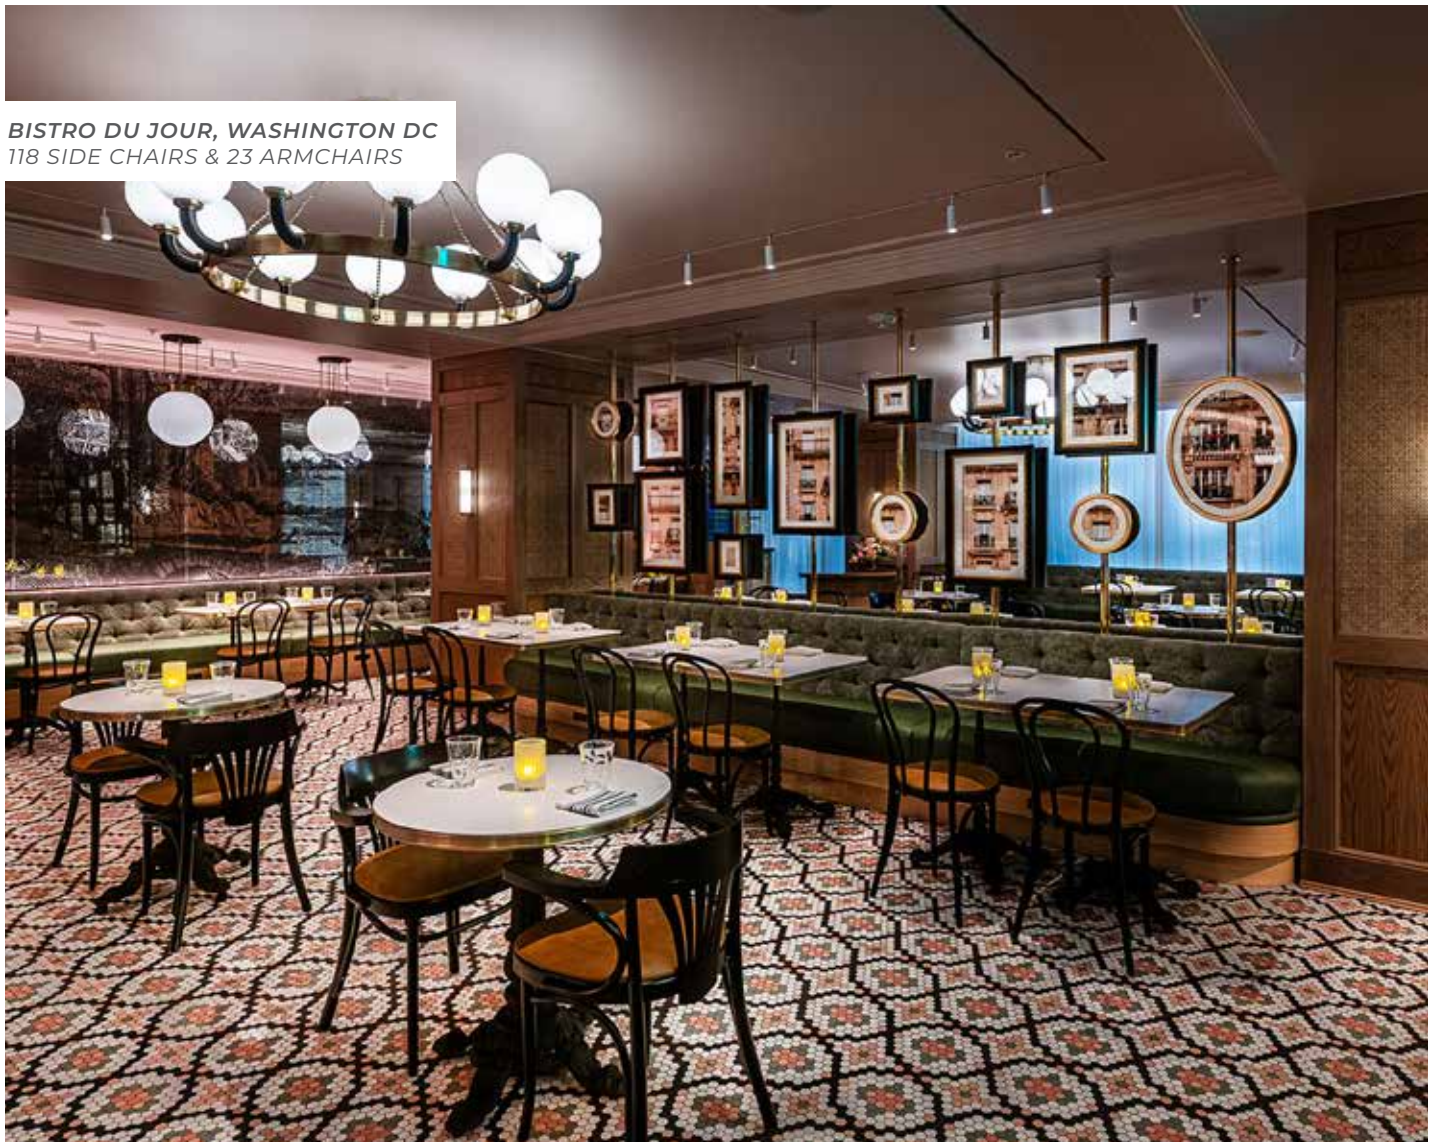

BASIC

788 SERIES

FINISHES: Walnut Lacquer

UPHOLSTERY OPTIONS: VS, PS, PNS

SIDE CHAIR 17.75"W | 18.75"D | 31"H | 18.75"SH | 16.75"SD

BARSTOOL 17.75"W | 18.5"D | 42.25"H | 30.25"SH | 16.25"SD

SIDE

BARSTOOL