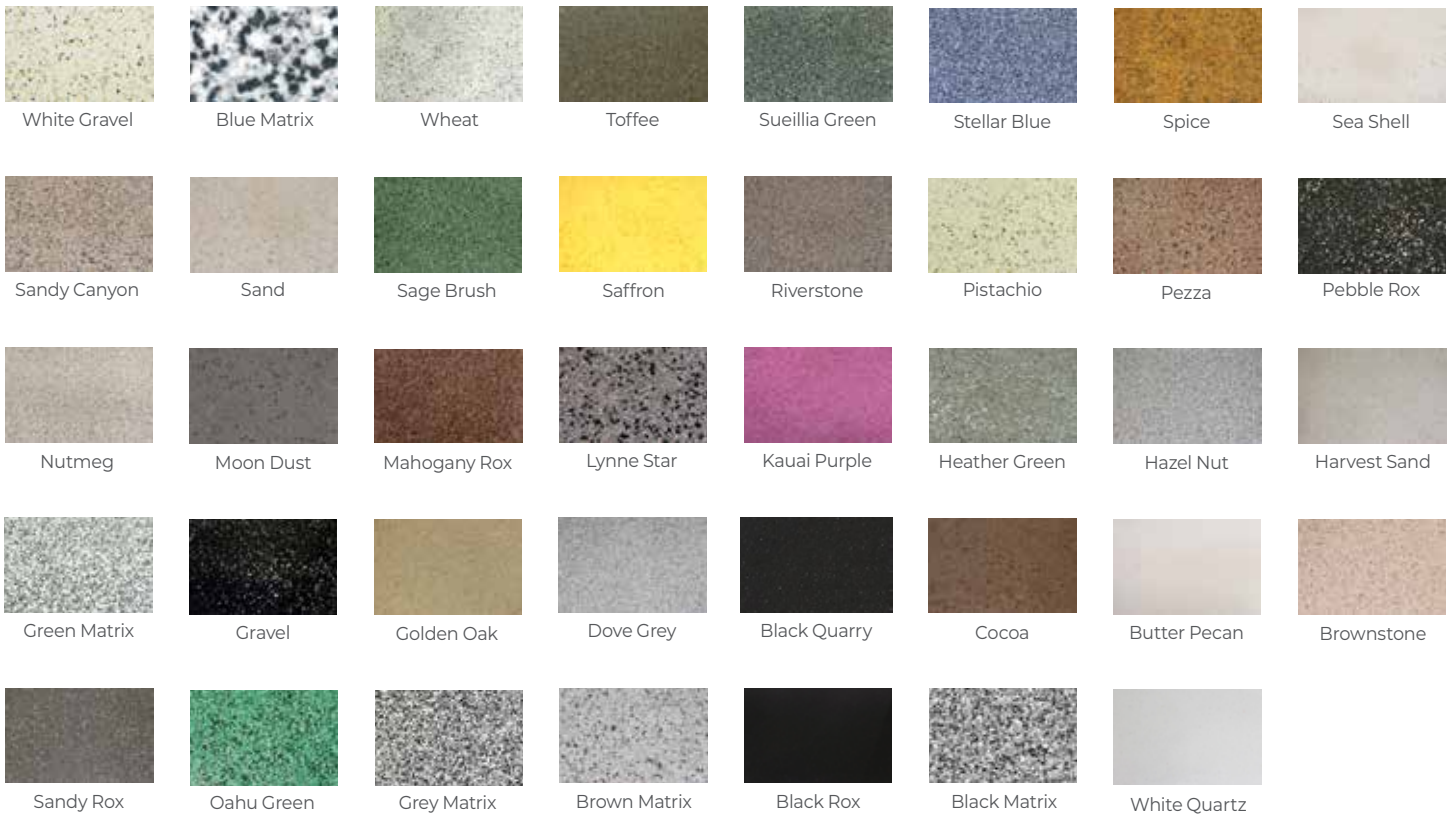

SERIES 1

Designer White

Antique White

Frosty White

SERIES 2

Beige Tempest

Frosty White
Mirage

SERIES 3

For a complete list of sizes and information please see our full catalog.

STANDARD OPAQUE

TRANSLUCENT

Green Ice

Wine

Plum

Autumn

Tuscan Tan

Blue Mist

Terrain

Tangerine

Stoney Moss

Steel Grey

Starlit

Rockie

Red Granite