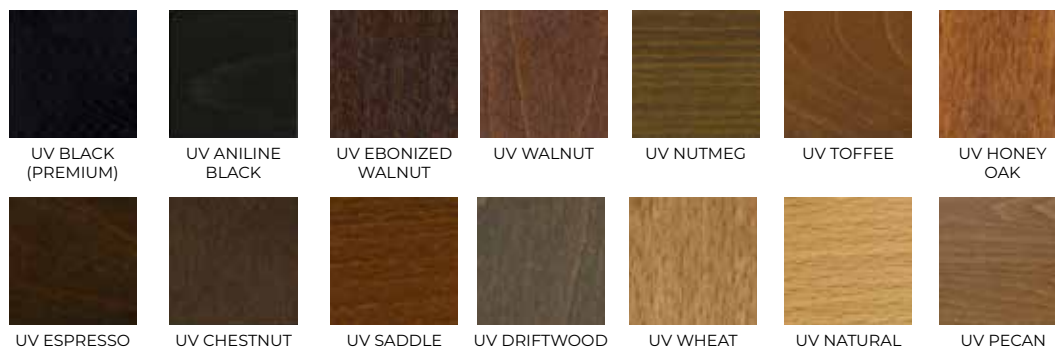

Always remember,

"GREAT CONVERSATIONS START HERE"

FINISHES

LACQUER FINISH COLOR OPTIONS

GAR Products® offers many models with a Lacquer Finish which is pre-finished overseas and varies from model to model based on the country of origin of our frame builder. Due to the difficulty in maintaining lacquer finish consistencies across multiple sources, GAR Products® will not be responsible for finish variances. Please contact customer service for an image or a sample chip.

UV FINISH COLOR OPTIONS

NOTE: Some UV colors are listed as premium options due to the amount of touch up time required to run. There is an additional \$70 list charge per piece using a premium UV finish.