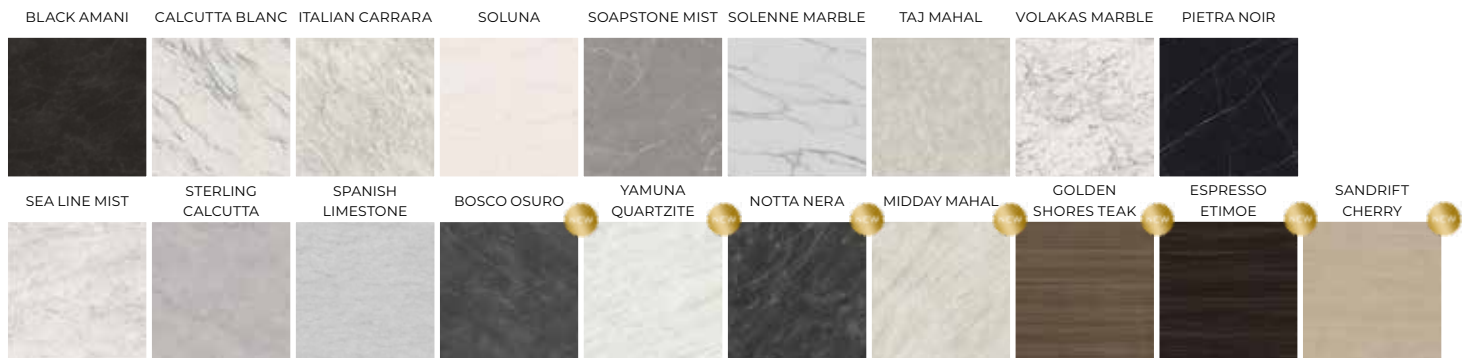

THICKNESS
.5" with a .75" substrate

EDGE PROFILES AVAILABLE:

TABLE DETAILS AND ACCESSORIES

TABLE BASE GLIDES

TABLE SHOIX ON THE LEVEL STEEL NYLON

COLUMNS

STANDARD HT SERIES
2" | 3" | 4"
BLACK
NOTE: Bar Height also available.