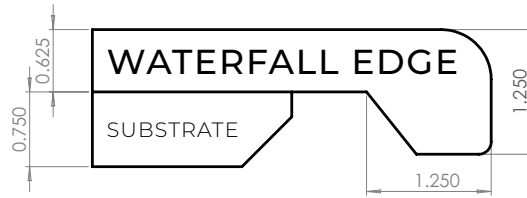

OUTDOOR TABLE TOPS

SOLID ACRYLIC