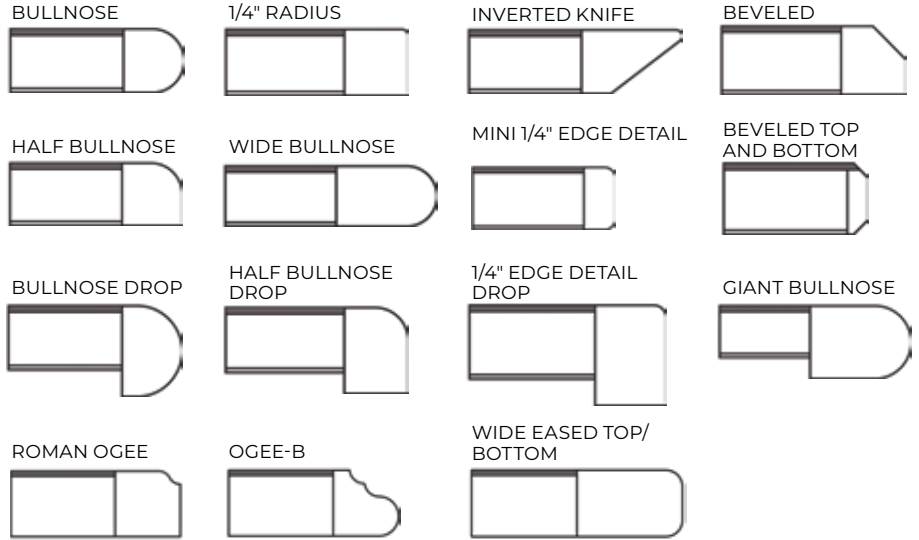

EDGE PROFILES AVAILABLE: