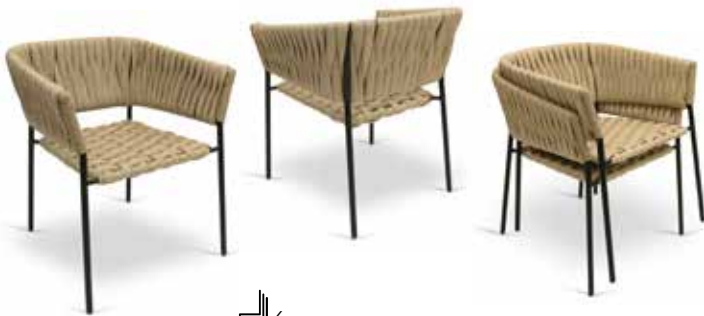

OUTDOOR SEATING

LANAI SERIES **TRENDING**

- -BLACK POWDER COATED STEEL FRAME
- -STACKABLE UP TO 4 PIECES

ARMCHAIR 22"W | 22.5"D | 32"H | 18.25"SH

ARMCHAIR

LEVI SERIES **TRENDING**

- -POWDER COATED ALUMINUM FRAME

DINING 20"W | 20"D | 31"H   BARSTOOL 25.5"W | 25.5"D | 42.75"H | 28.75"SH
LOUNGE 32.75"W | 33"D | 30.75"H   SOFA 84.5"W | 33"D | 30.75"H