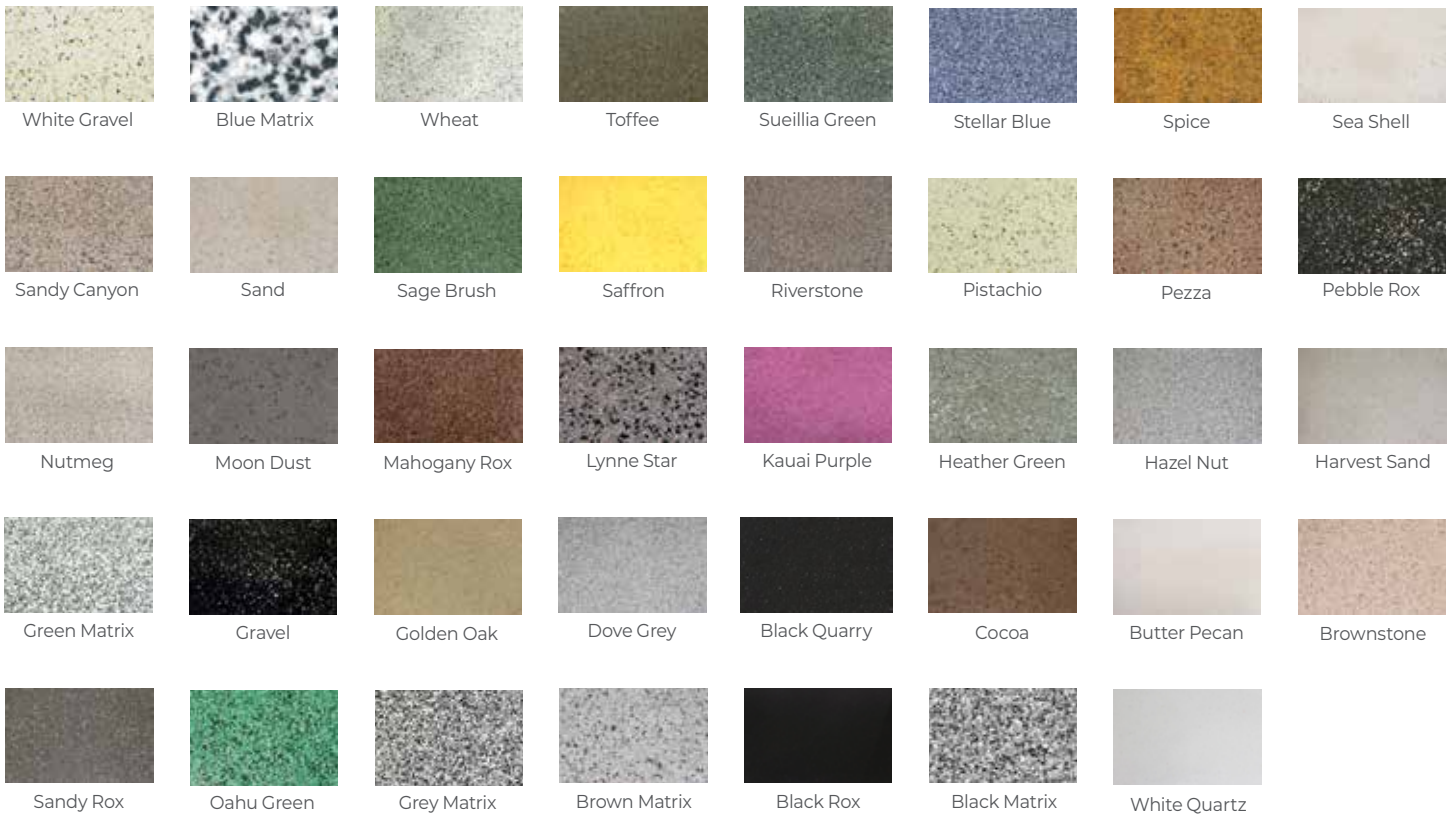

STANDARD OPAQUE