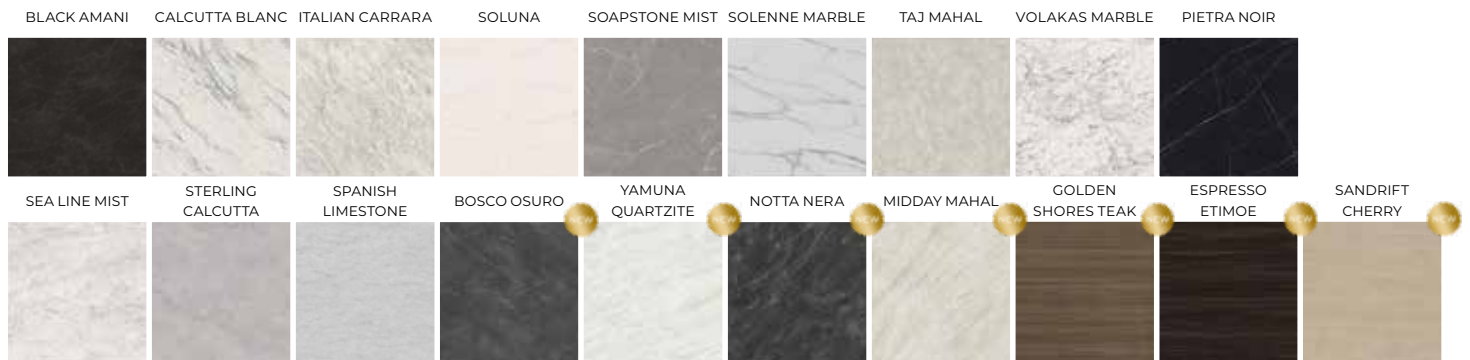

TABLE DETAILS AND ACCESSORIES

TABLE BASE GLIDES