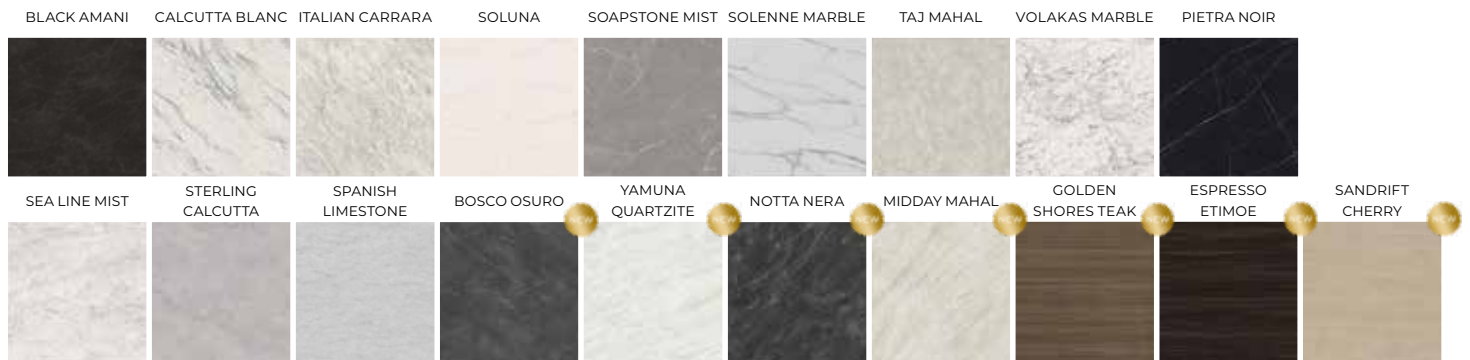

EDGE PROFILES AVAILABLE:

TABLE DETAILS AND ACCESSORIES

TABLE BASE GLIDES

TABLE SHOIX ON THE LEVEL STEEL NYLON

COLUMNS

STANDARD HT SERIES
2" | 3" | 4"
BLACK
NOTE: Bar Height also available.

SPIDERS

9" SPIDER 15" SPIDER 19" SPIDER