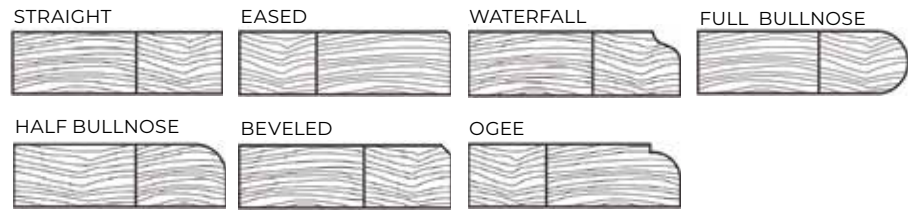

EDGE: 0.325", 1.25", 2", 2.5"

TABLE: 1.25", 1.75"

EDGE PROFILES AVAILABLE:

SOLID WOOD

SOLID PLANK WOOD

WOOD SPECIES AVAILABLE: MAPLE, BIRCH, WALNUT, OAK, MULTI

SOLID WOOD PLANK EDGE PROFILES

SOLID BUTCHER BLOCK