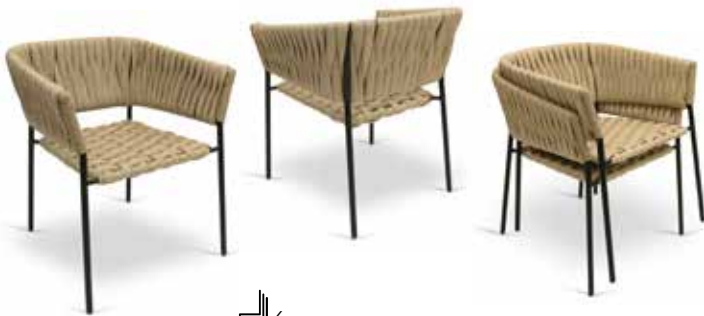

SIDE CHAIR 22.75"W | 22"D | 35"H | 18"SH

BARSTOOL 24.5"W | 23.5"D | 42.5"H | 29"SH

SIDE

BARSTOOL

OUTDOOR SEATING

LANAI SERIES **TRENDING**

- BLACK POWDER COATED STEEL FRAME
- STACKABLE UP TO 4 PIECES

ARMCHAIR 22"W | 22.5"D | 32"H | 18.25"SH