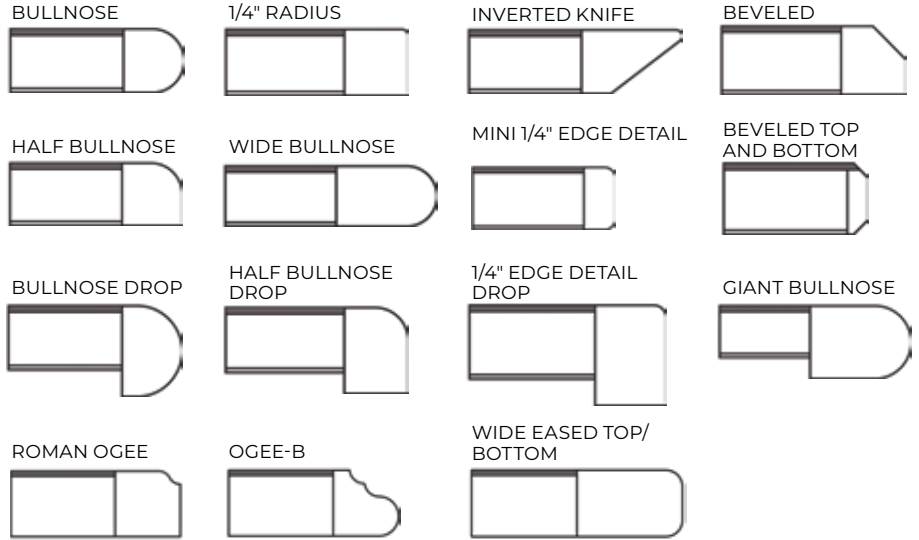

EDGE: 0.325", 1.25", 2", 2.5"

TABLE: 1.25", 1.75"

EDGE PROFILES AVAILABLE:

SOLID WOOD

SOLID PLANK WOOD

WOOD SPECIES AVAILABLE: MAPLE, BIRCH, WALNUT, OAK, MULTI

SOLID WOOD PLANK EDGE PROFILES

SOLID BUTCHER BLOCK