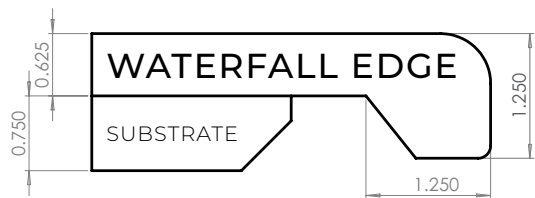

OUTDOOR TABLE TOPS

SOLID ACRYLIC