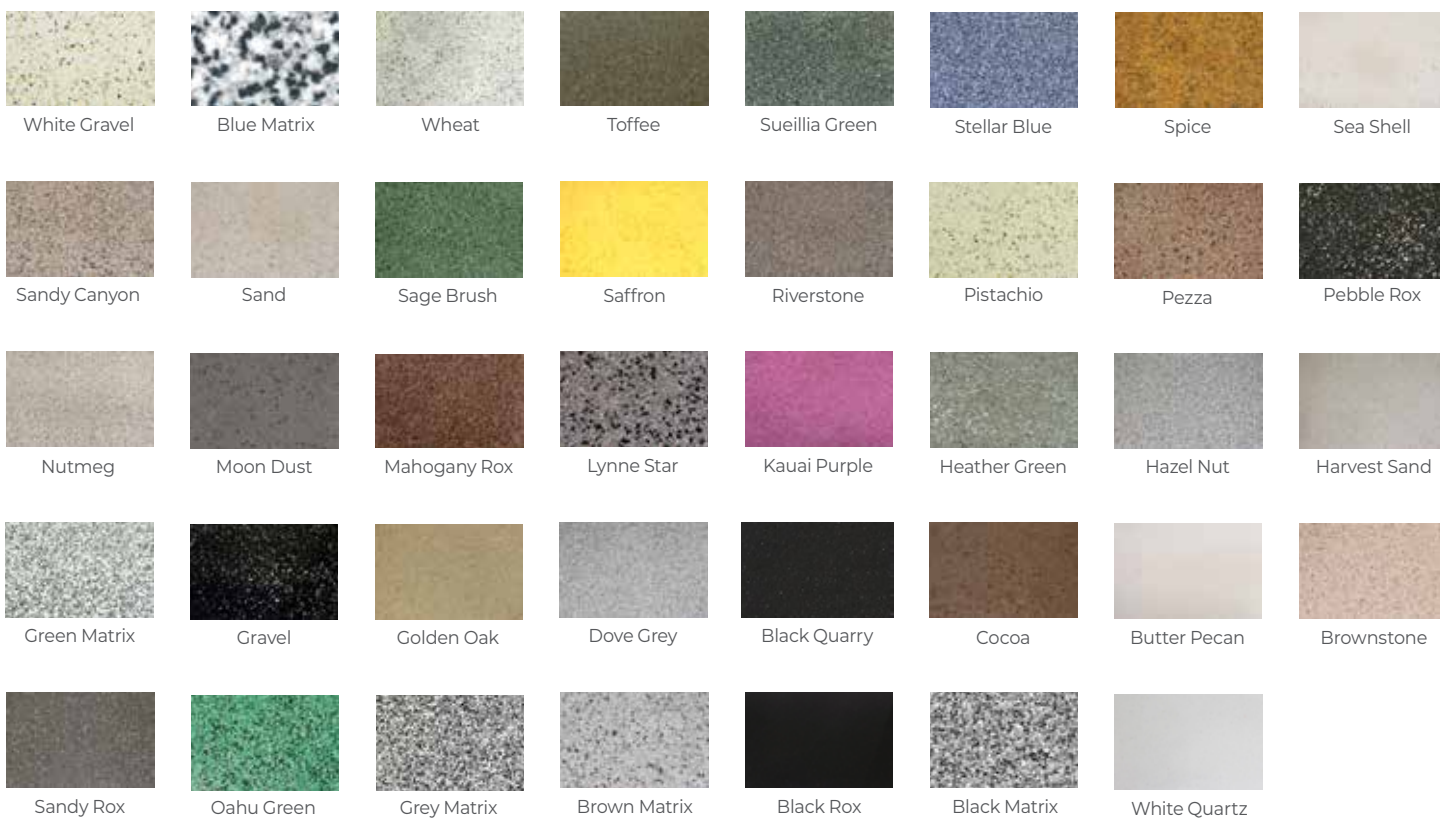

SERIES 2

Beige Tempest

Frosty White
Mirage

SERIES 3

Arctic Melange

Milk Glass
Spectra

Hot Stone

SERIES 5

For a complete list of sizes and information please see our full catalog.

STANDARD OPAQUE

TRANSLUCENT

TRANSLUCENT CONT.

Stoney Moss

Steel Grey

Starlit

Rockie

Red Granite

Aspen White

Bermuda Coral

Orange Peel

Olivine

Oat

Midnight

Melon