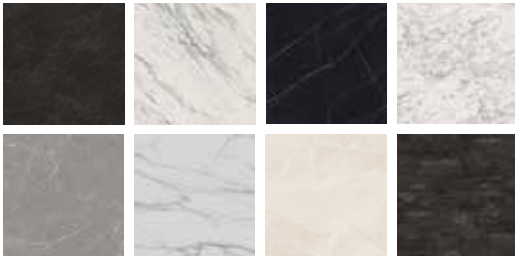

831/2831

BAYHEAD

KNOT

** Special order items **

ELLIE

OUTDOOR TABLES

ASBURY TABLES COME WITH TEMPERED GLASS TOP

ASBURY

COFFEE TABLE

END TABLE

WOVEN TABLE

SHORE

END TABLE / COFFEE TABLE

TRENDING

THINSCAPE TABLETOPS

- APPROPRIATE FOR INDOOR AND OUTDOOR
- STANDARD WITH EASED EDGE PROFILE

Additional colors available.
Visit garproducts.com for more information.

SYNTHETIC TEAK TABLETOPS

- APPROPRIATE FOR INDOOR AND OUTDOOR
- SYNTHETIC TEAK SLATES WITH A BLACK EPOXY POWDER COATED ALUMINUM FRAME

[Grey Teak Available]