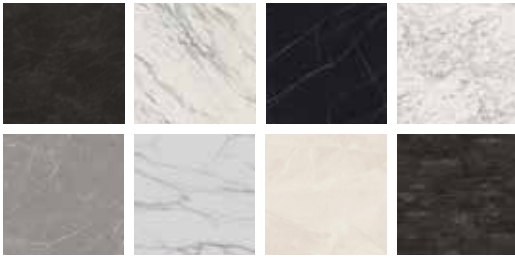

TABLETOPS AND BASES

THINSCAPE

- APPROPRIATE FOR INDOOR AND OUTDOOR
- STANDARD WITH EASED EDGE PROFILE

Additional colors available. Visit garproducts.com for more information.

SOLID ACRYLIC

- APPROPRIATE FOR INDOOR AND OUTDOOR
- STANDARD WITH WATERFALL EDGE PROFILE

Additional colors available. Visit garproducts.com for more information.

SYNTHETIC TEAK

- APPROPRIATE FOR INDOOR AND OUTDOOR
- SYNTHETIC TEAK SLATES WITH A BLACK EPOXY POWDER COATED ALUMINUM FRAME

[Grey Teak Available]

WILSONART SOLID SURFACE TABLETOPS

- APPROPRIATE FOR INDOOR AND OUTDOOR
- STANDARD WITH EASED EDGE PROFILE

*Additional colors available. Visit garproducts.com for more information.

*FSB bases available in black or silver. Bar height and standard height available.