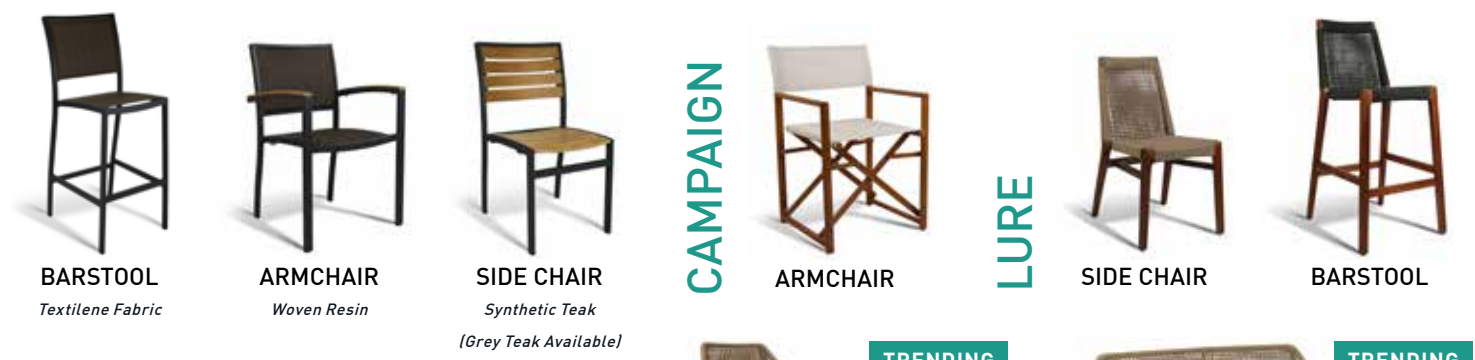

# OUTDOOR SEATING

831/2831

BAYHEAD

KNOT

*\* Special order items \**

ELLIE

# OUTDOOR TABLES

ASBURY TABLES COME WITH TEMPERED GLASS TOP

ASBURY

COFFEE TABLE

END TABLE

WOVEN TABLE

SHORE

END TABLE / COFFEE TABLE

## THINSCAPE TABLETOPS

- APPROPRIATE FOR INDOOR AND OUTDOOR
- STANDARD WITH EASED EDGE PROFILE

Additional colors available.  
Visit [garproducts.com](http://garproducts.com) for more information.