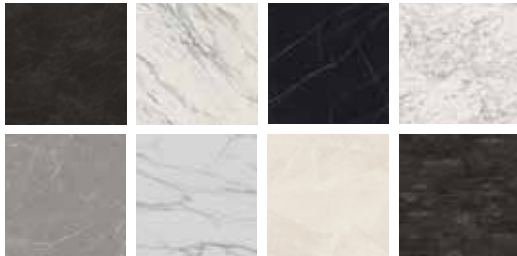

THINSCAPE TABLETOPS

- APPROPRIATE FOR INDOOR AND OUTDOOR
- STANDARD WITH EASED EDGE PROFILE

Additional colors available.
Visit garproducts.com for more information.