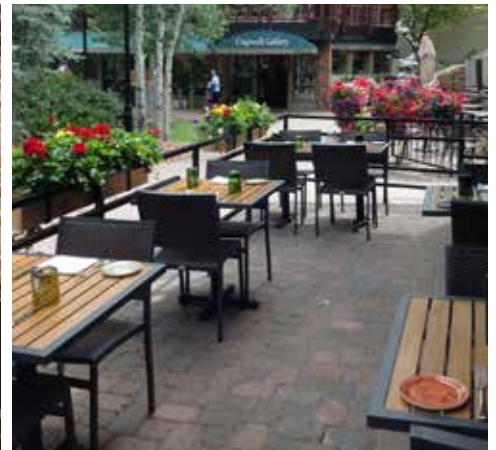

1 (800) 424-2477   GARPRODUCTS.COM   SERVICE@GARPRODUCTS.COM

Hour of Operation: 8:30am to 5:00pm EST   Tel: 732.364.2100   Fax: 732.370.5021