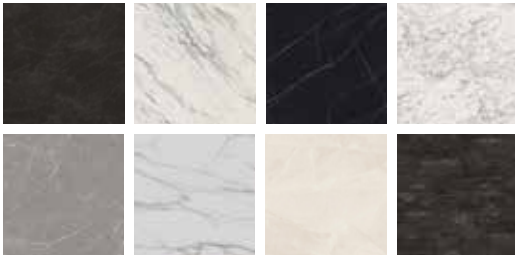

TABLETOPS AND BASES

THINSCAPE

- APPROPRIATE FOR INDOOR AND OUTDOOR
- STANDARD WITH EASED EDGE PROFILE

Additional colors available. Visit garproducts.com for more information.

SOLID ACRYLIC

- APPROPRIATE FOR INDOOR AND OUTDOOR
- STANDARD WITH WATERFALL EDGE PROFILE

Additional colors available. Visit garproducts.com for more information.

SYNTHETIC TEAK

- APPROPRIATE FOR INDOOR AND OUTDOOR
- SYNTHETIC TEAK SLATES WITH A BLACK EPOXY POWDER COATED ALUMINUM FRAME

(Grey Teak Available)

TABLETOPS AND BASES

WILSONART SOLID SURFACE TABLETOPS

- APPROPRIATE FOR INDOOR AND OUTDOOR
- STANDARD WITH EASED EDGE PROFILE

*Additional colors available. Visit garproducts.com for more information.

*FSB bases available in black or silver. Bar height and standard height available.